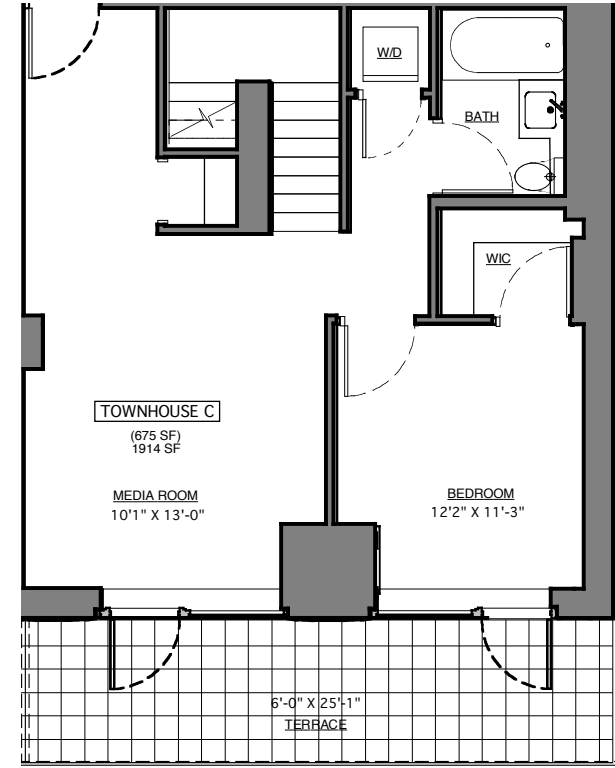

Chelsea House is located at 130 West 19th Street, New York, NY 10011. Sponsor: 136 West 19th, LLC, 15 East 26th Street, New York, NY 10010. This floor plan is not an offering. Sponsor makes no representations or warranties except as may be set forth in the Offering Plan. The complete offering terms are in an Offering Plan available from Sponsor, File no. CD-05-0210.

A CLARETT GROUP DEVELOPMENT
15 East 26th Street, 11th Floor
New York, NY 10010
www.clarett.com

LOBBY FLOOR

GARDEN FLOOR

130 WEST 19TH STREET
NEW YORK, NY 10011

TOWNHOUSE C - LOBBY FLR
(CONVERTIBLE 3)
2 BEDROOM
2.5 BATH

1914 SQ.FT

GARDEN FLOOR

LOBBY FLOOR

ALL DIMENSIONS ARE APPROXIMATE
AND SUBJECT TO CONSTRUCTION
VARIANCES. PLANS AND DIMENSIONS
MAY CONTAIN MINOR VARIATIONS
BETWEEN FLOORS.

NOTED DIMENSIONS REFLECT INTERIOR
DIMENSIONS OF SPACE.