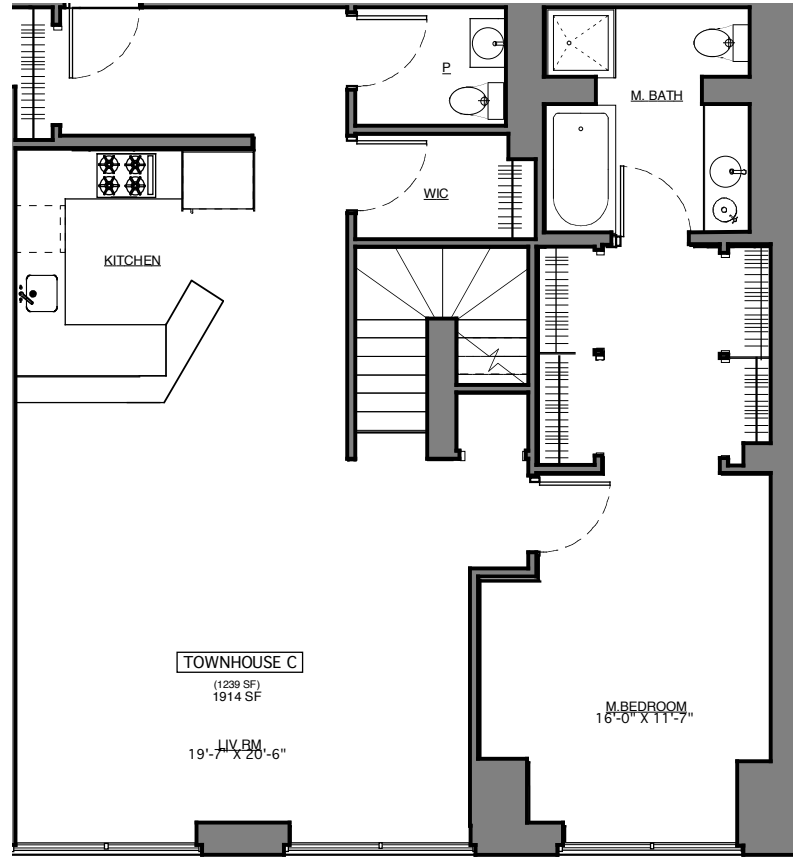

Chelsea House is located at 130 West 19th Street, New York, NY 10011. Sponsor: 136 West 19th, LLC, 15 East 26th Street, New York, NY 10010. This floor plan is not an offering. Sponsor makes no representations or warranties except as may be set forth in the Offering Plan. The complete offering terms are in an Offering Plan available from Sponsor, File no. CD-05-0210.

A CLARETT GROUP DEVELOPMENT
15 East 26th Street, 11th Floor
New York, NY 10010
www.clarett.com

LOBBY FLOOR

GARDEN FLOOR

130 WEST 19TH STREET
NEW YORK, NY 10011

TOWNHOUSE C - LOBBY FLR
(CONVERTIBLE 3)
2 BEDROOM
2.5 BATH

1914 SQ.FT

GARDEN FLOOR

LOBBY FLOOR

ALL DIMENSIONS ARE APPROXIMATE
AND SUBJECT TO CONSTRUCTION
VARIANCES. PLANS AND DIMENSIONS
MAY CONTAIN MINOR VARIATIONS
BETWEEN FLOORS.

NOTED DIMENSIONS REFLECT INTERIOR
DIMENSIONS OF SPACE.